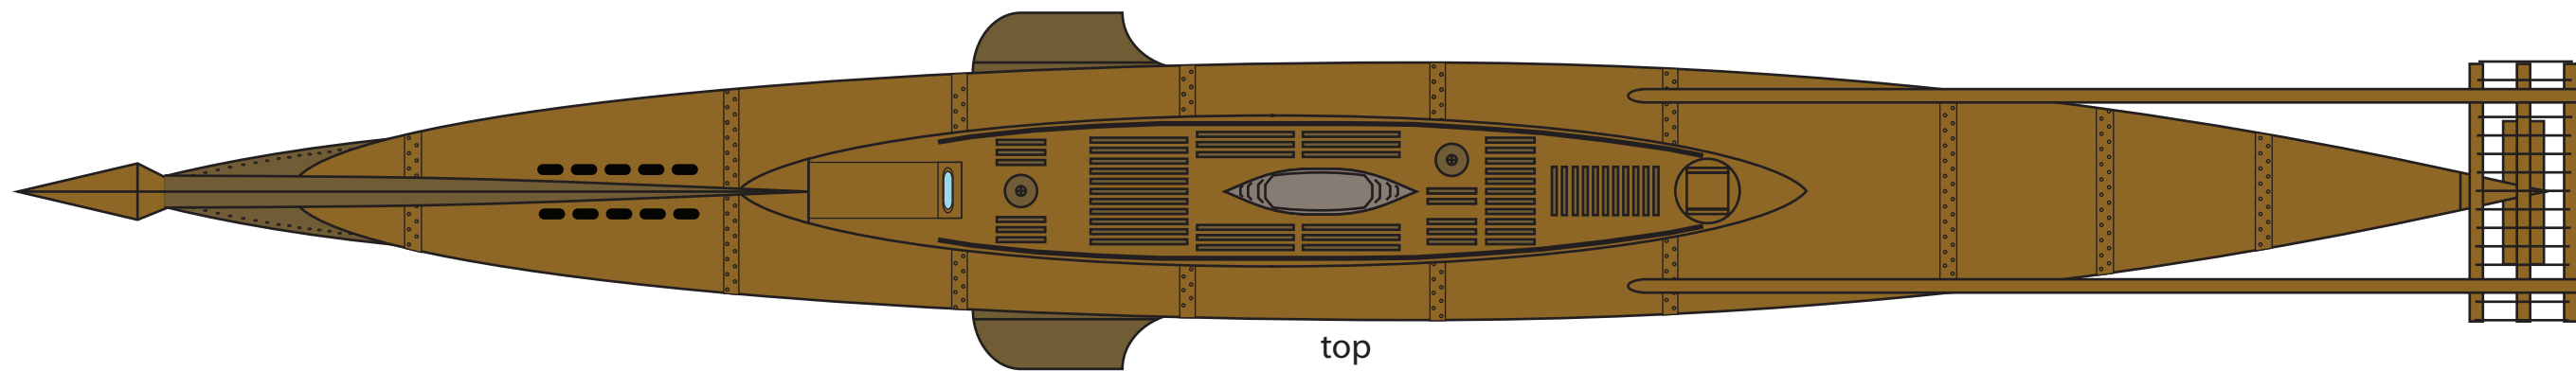

Captain Nemo's Nautilus designed by Gwen Beale

An accurate representation as described by Jules Verne

Length of outer hull = 70m

Length overall = 85m

Beam = 8m

a work in progress...

Rev. 4.2

4.5mm = 1m