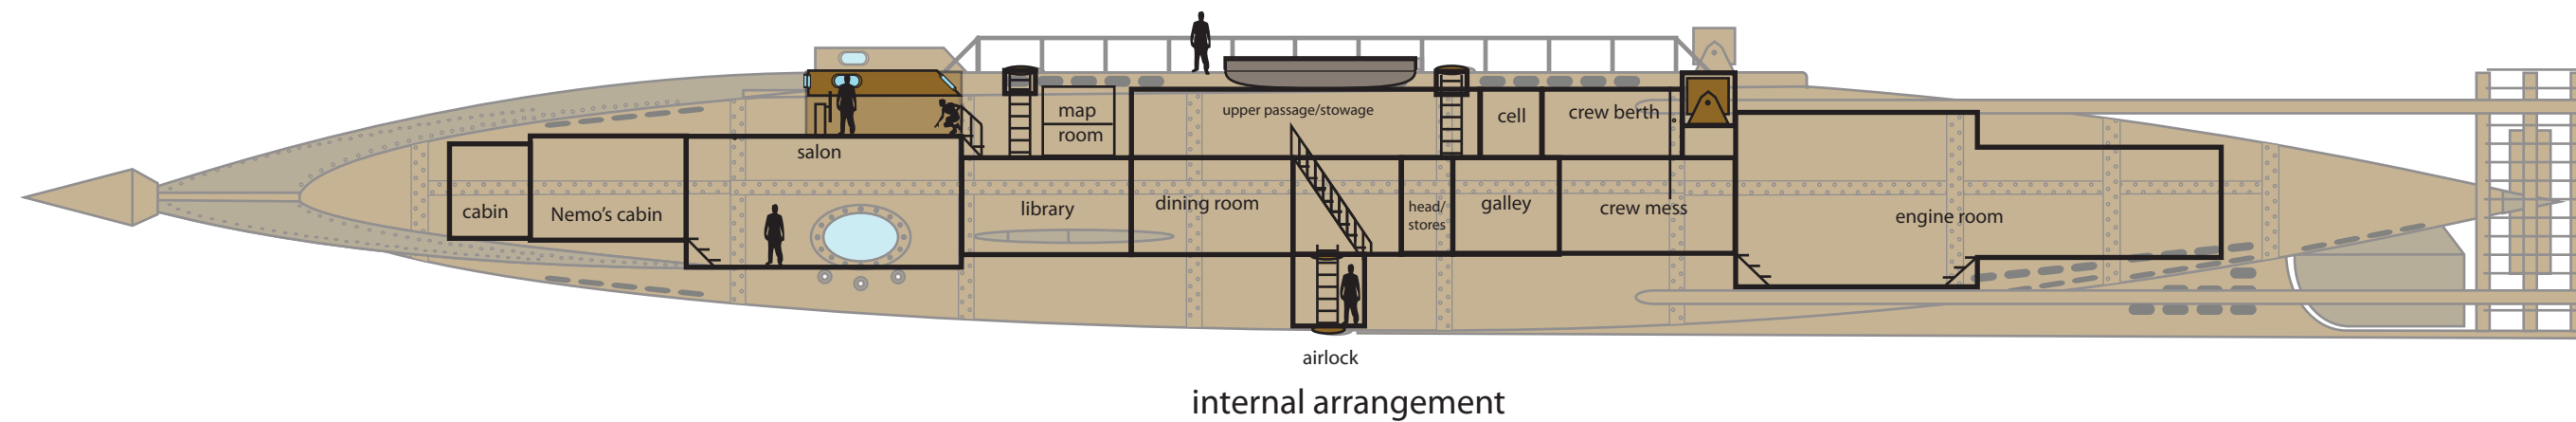

Captain Nemo's Nautilus designed by Gwen Beale

An accurate representation as described by Jules Verne

Length of outer hull = 70m

Length overall = 85m

Beam = 8m

a work in progress...

Rev. 4.2

4.5mm = 1m