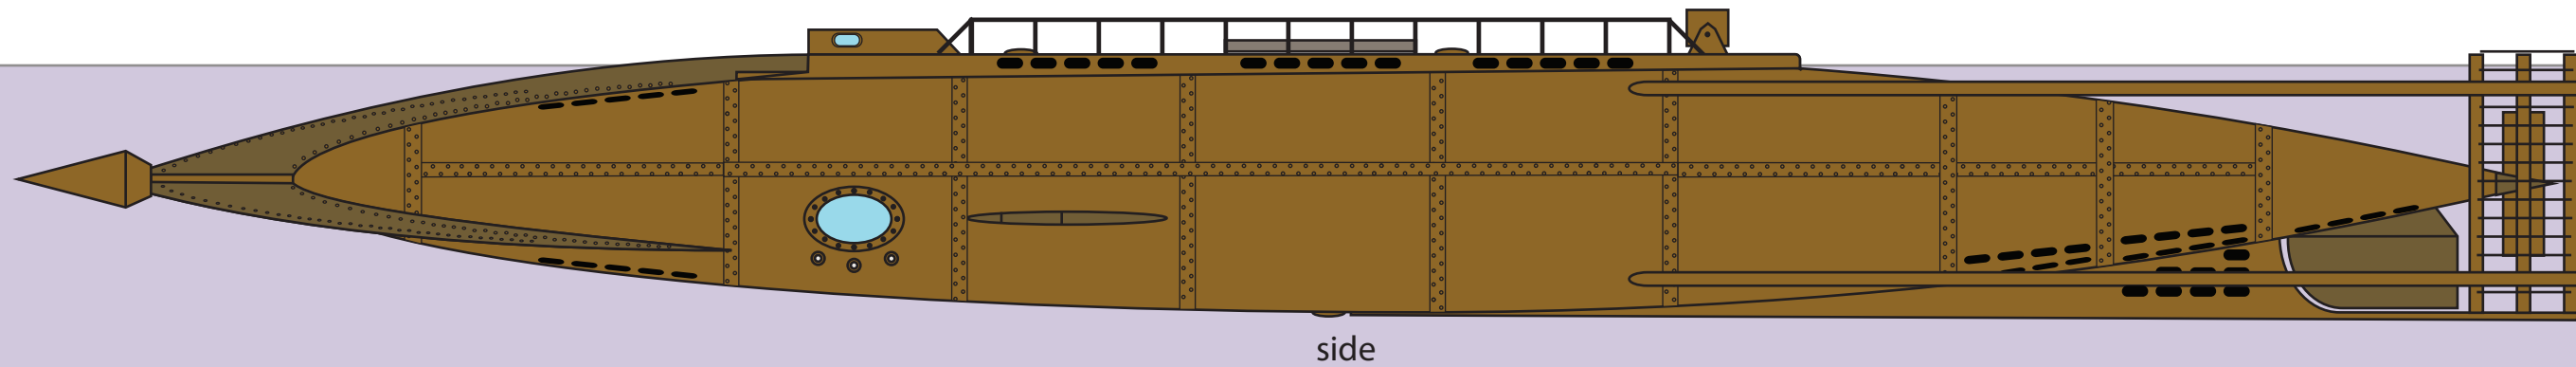

Captain Nemo's Nautilus designed by Gwen Beale

An accurate representation as described by Jules Verne

Length of outer hull = 70m

Length overall = 85m

Beam = 8m

a work in progress...

Rev. 4.2

4.5mm = 1m