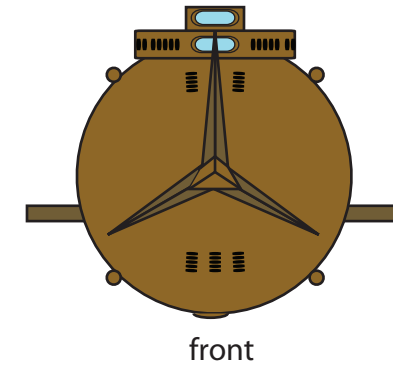

Captain Nemo's Nautilus designed by Gwen Beale

An accurate representation as described by Jules Verne

Length of outer hull = 70m

Length overall = 85m

Beam = 8m

a work in progress...

Rev. 4.2

4.5mm = 1m